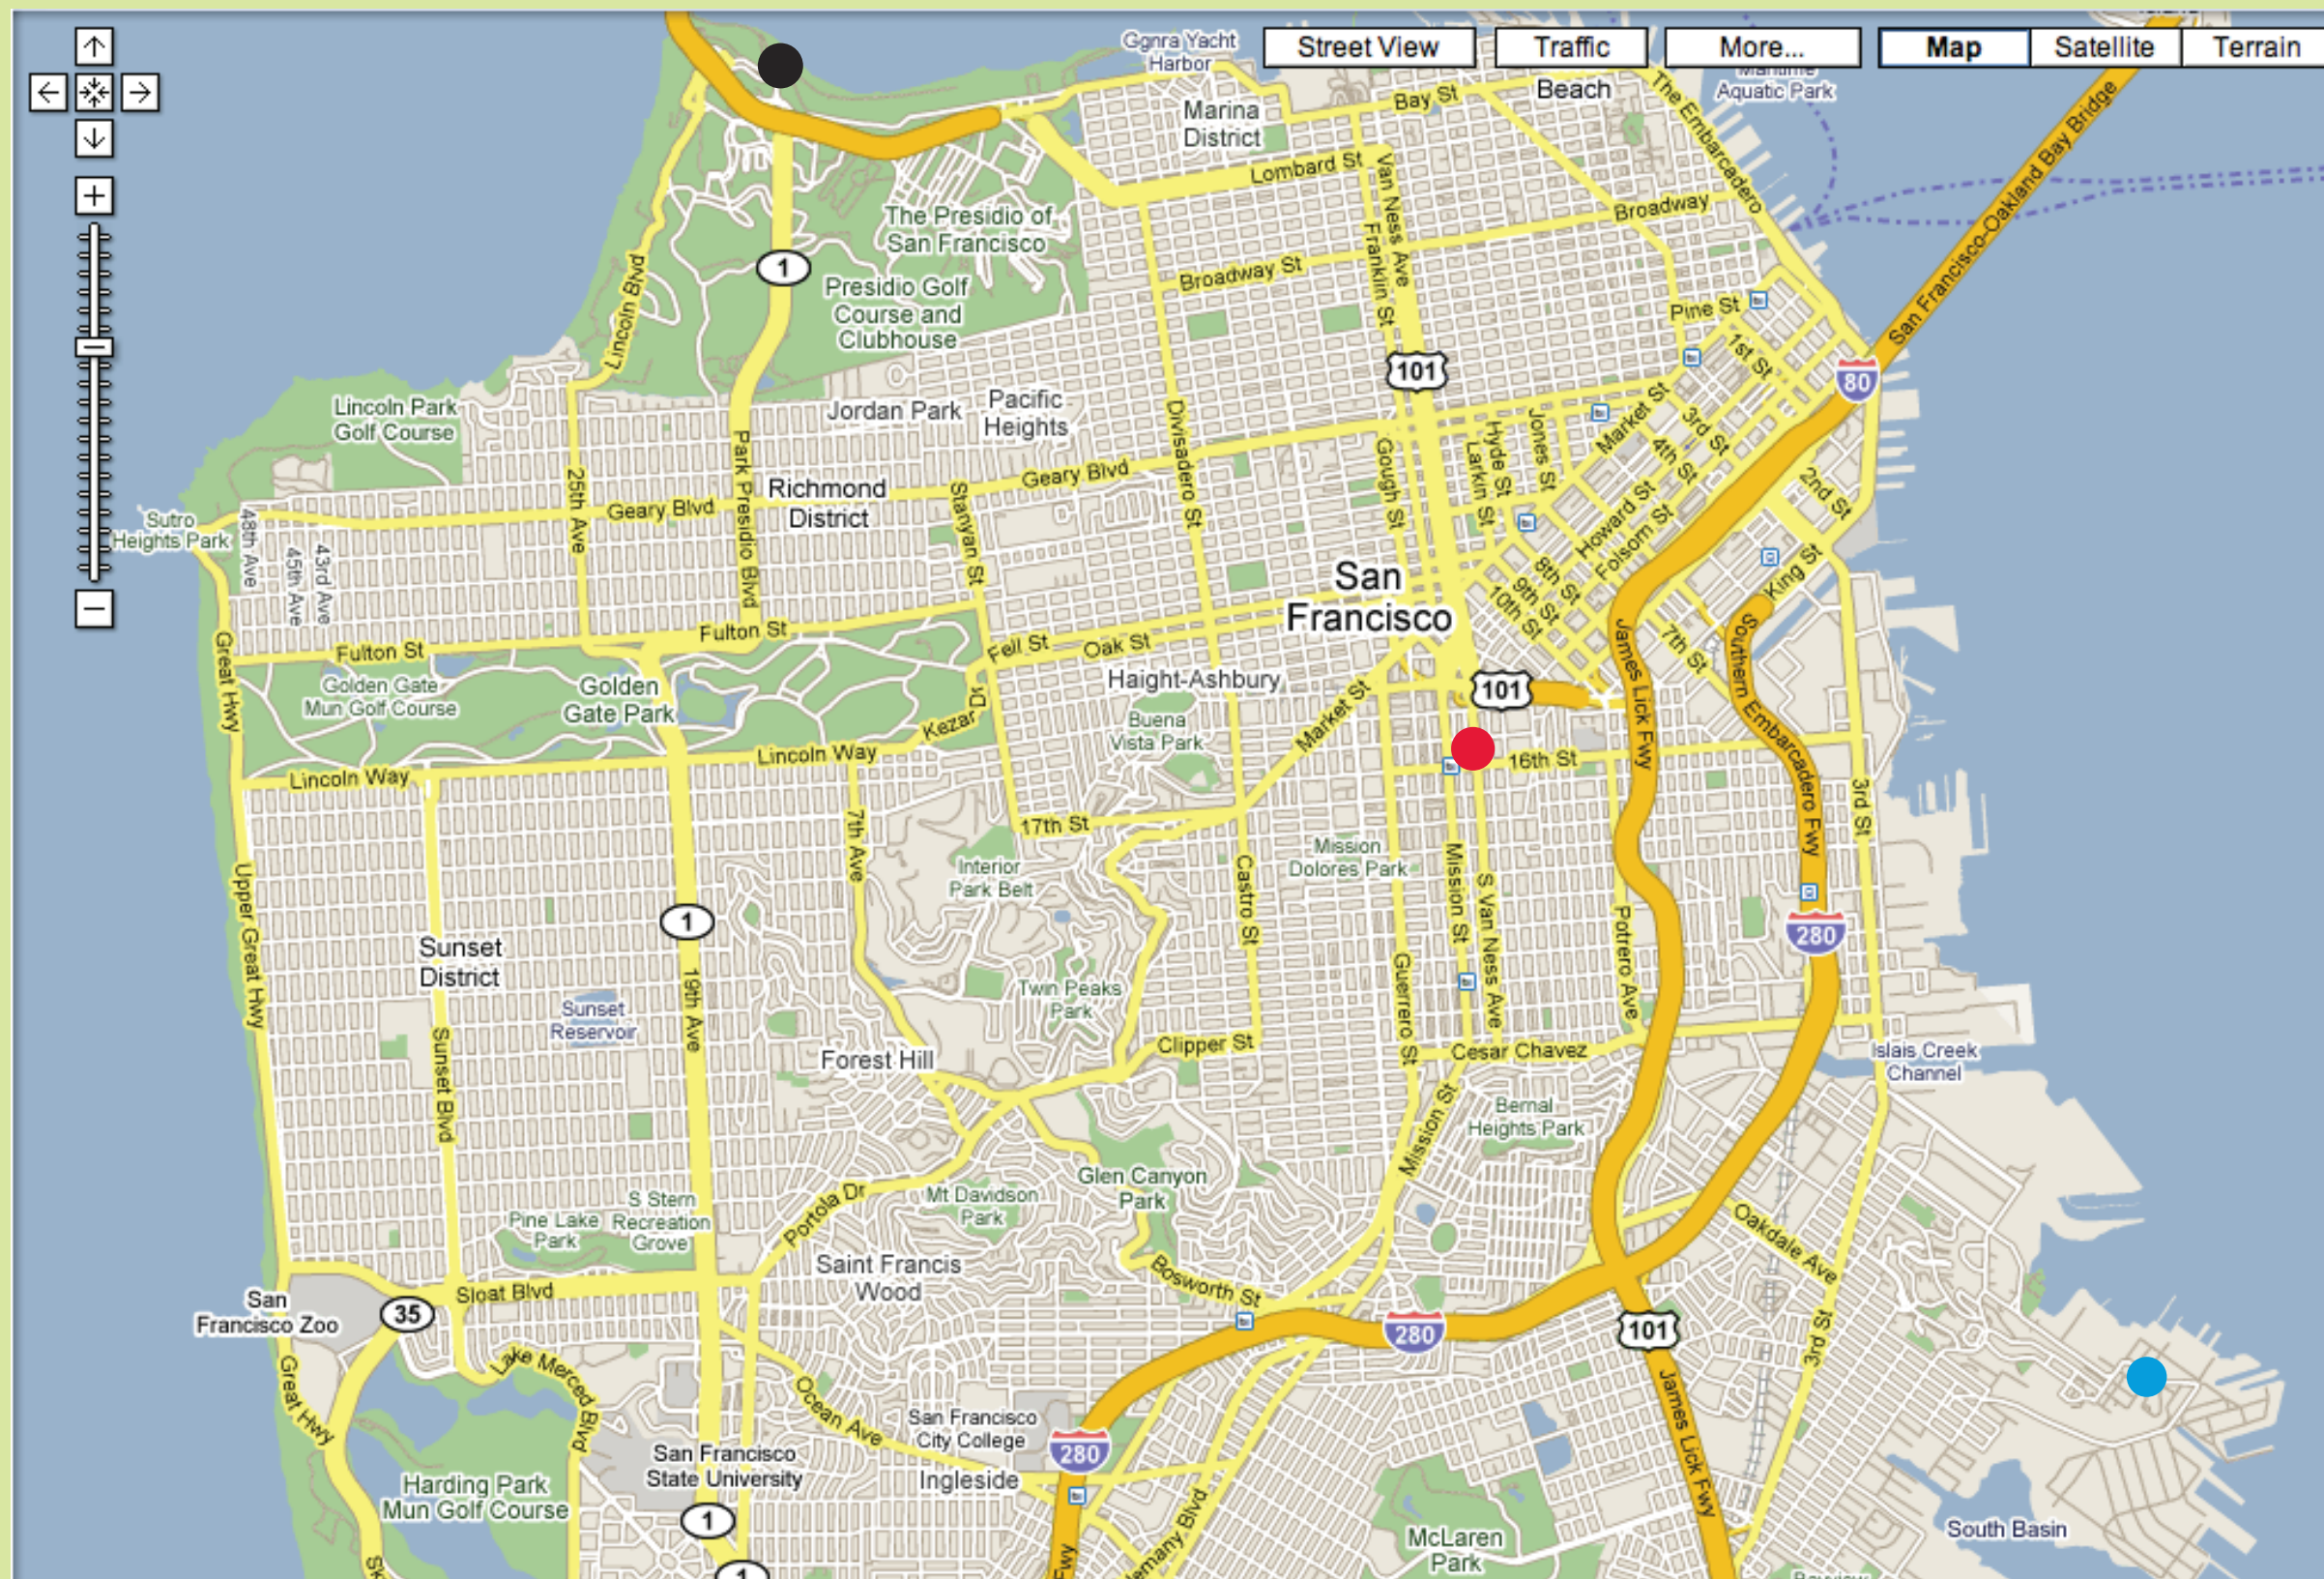

# Songopedia San Francisco

The lovechild of culture and music

Home

Song

Artist

District

Search

Artists often mention locations or landmarks in their music that we have never heard about. Most of the time we hear it and think nothing of it. But have you ever wondered where these locations are? Why would somebody make a song about some place nobody has heard of?

The point of this mash up is to show the location artist mentioned in the song. It also gives a little background information about the location. In knowing the location or landmark, we get exposed to why somebody would make a song about a particular location. This mash up exposes the cultural and geographical aspects of the song that make it so interesting.

## Legend

- Country
- Hip hop
- Pop
- R & B
- Reggae
- Rock
- Techno
- Other